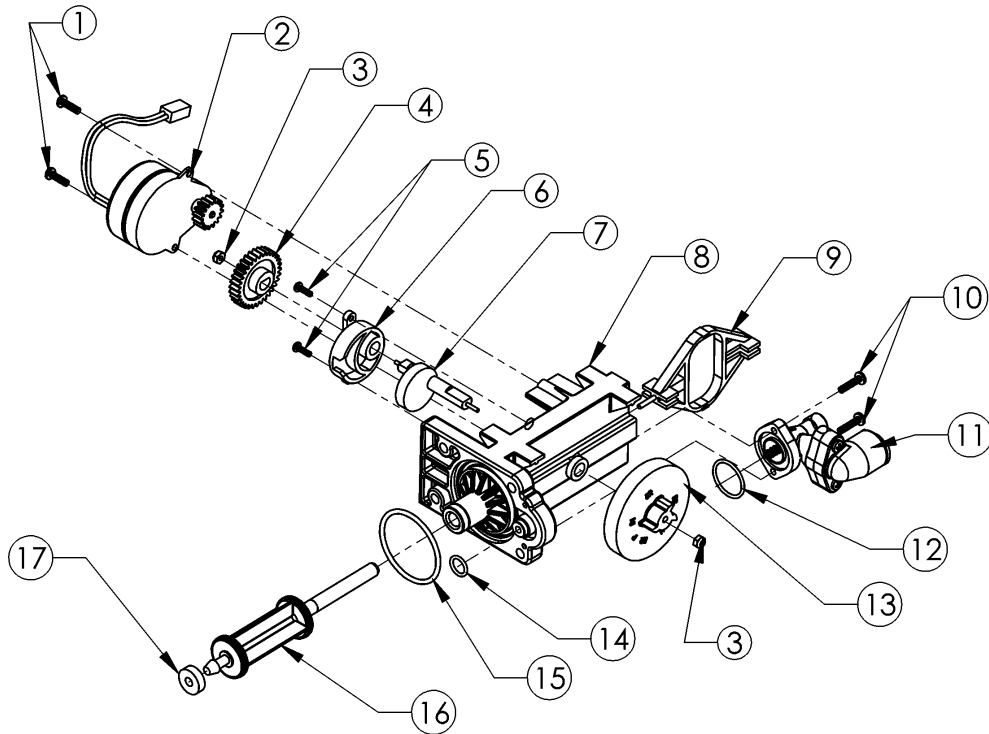

Figure 16 - Drive End Cap Assembly

ITEM NO.	QTY.	PART NO.	DESCRIPTION	ITEM NO.	QTY.	PART NO.	DESCRIPTION
1	2	90802	Screw	10	2	90818	Screw
2	1	90217	Drive Motor	11	1	93601-JG	Brine Valve Housing Assembly
3	2	93891	1/4" Hex Nut	12	1	93803	O-Ring
4	1	93238	Drive Gear	13	1	54502	Magnet Disk Assembly
5	2	90809	Screw	14	1	90828	O-Ring
6	1	93219	Piston Slide Cam Cover	15	1	93808	O-Ring
7	1	93217	Piston Slide Cam	16	1	93522-A	Drive Piston Assembly
8	1	93583	Drive End Cap	17	1	93839	Drain Gasket
9	1	93216	Piston Slide				